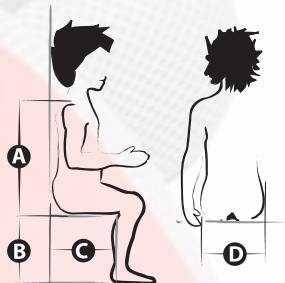

Colour Options

- Red*
- Yellow*
- Grey*
- Pink*
- Blue*

chunc 45

Metric

Imperial

Sizing Guide

cm (inches)

X-SMALL

A 36-44 (14.1-17.3)

B 21-43 (8.2-16.9)

C 20-30 (7.9-11.9)

D 15-26 (5.9-10.2)

SMALL

A 42-52 (16.5-20.4)

B 21-43 (8.2-16.9)

C 25-35 (9.8-13.8)