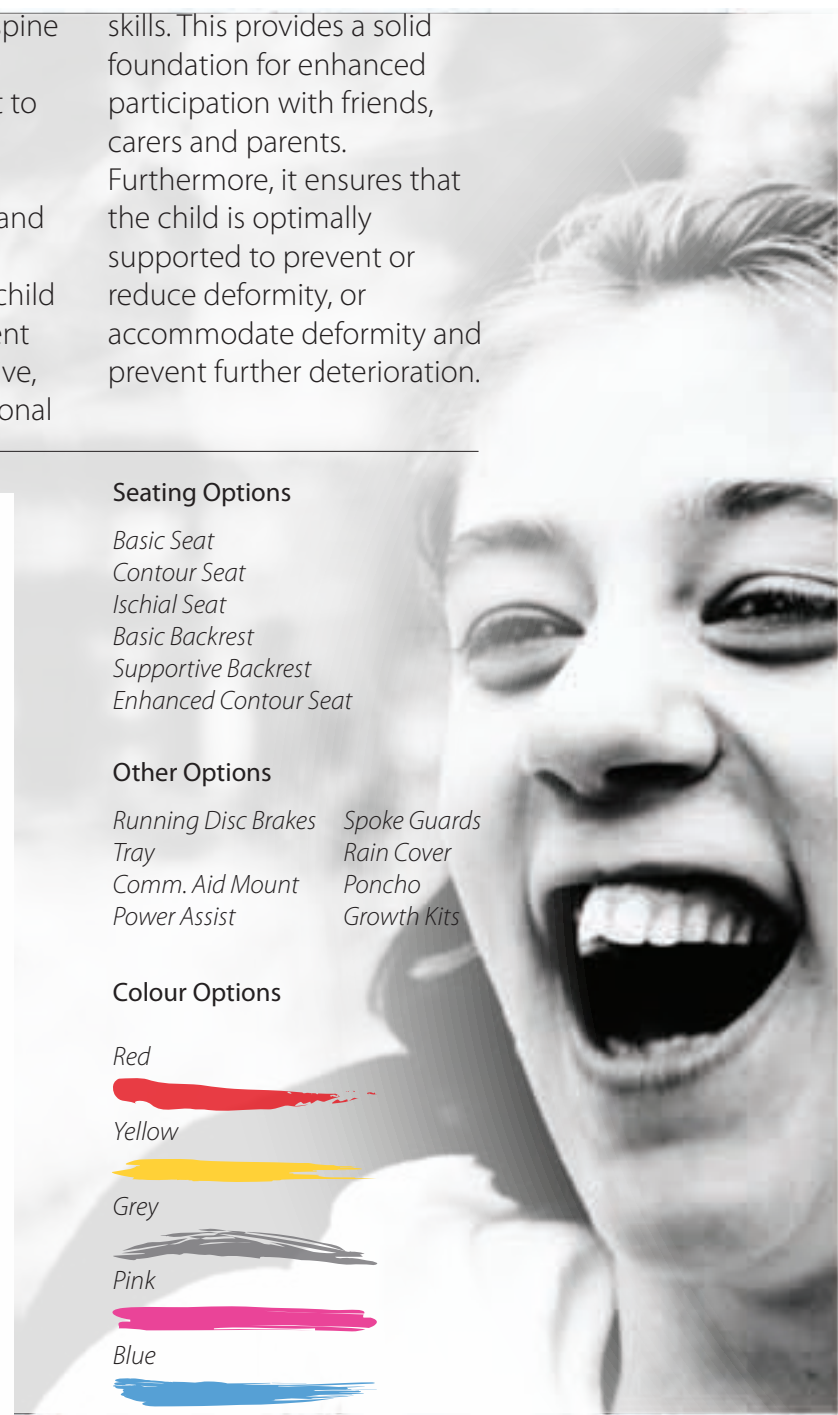

Muti-plane Armrests

PSIS Insert

Range of Harnesses

Seating Options

- Basic Seat*
- Contour Seat*
- Ischial Seat*
- Basic Backrest*
- Supportive Backrest*
- Enhanced Contour Seat*

Other Options

- Running Disc Brakes*
- Tray*
- Comm. Aid Mount*
- Power Assist*
- Spoke Guards*
- Rain Cover*
- Poncho*
- Growth Kits*

Colour Options

- Red*
- Yellow*
- Grey*
- Pink*
- Blue*

chunc 45

Metric

Imperial

Sizing Guide

cm (inches)

X-SMALL